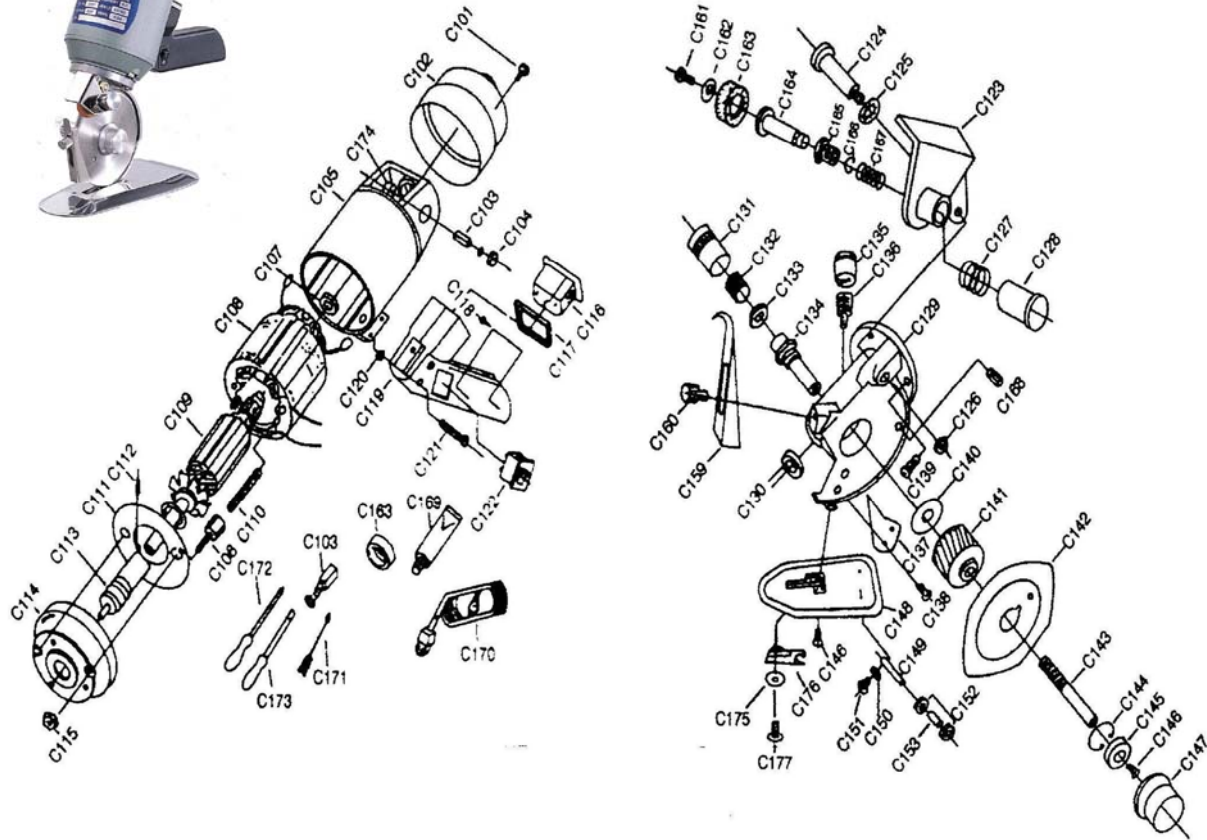

MB90C-115V/220V

MB90-C101	Screw for Cover	MB90-C126	Lock Nut for Bracket	MB90-C151	Screw
MB90-C102	Cover	MB90-C127	Spring	MB90-C152	Rollers
MB90-C103	Carbon Brush/Spring	MB90-C128	Push Knob for Stone	MB90-C153	Pipe
MB90-C104	Cap for Carbon Brush	MB90-C129	Gear Box Fixed Base	MB90-C159	Finger Guard
MB90-C105	Motor Cover	MB90-C130	Bushine	MB90-C160	Screw /Finger Guard
MB90-C106	Socket Screw	MB90-C131	Adjusting Nut	MB90-C161	Washer
MB90-C107	Ball Bearing	MB90-C132	Spring	MB90-C162	Screw
MB90-C108	Stator	MB90-C133	Nut	MB90-C163	Sharpening Stone
MB90-C109	Rotor	MB90-C134	Fixed Shaft/Worm Gear	MB90-C164	Shar Stone Fixed Bas
MB90-C110	Stud Bolt	MB90-C135	Cap for Grease Cup	MB90-C165	Pipe Screw
MB90-C111	Air Guide	MB90-C136	Grease Cup	MB90-C166	Snap Ring
MB90-C112	Spring Pin	MB90-C137	Guide Plate	MB90-C167	Spring
MB90-C113	Worm Gear	MB90-C138	Screw For Guide Plate`	MB90-C168	Oil Felt
MB90-C114	Front Cover	MB90-C139	Screw	MB90-C169	Grease
MB90-C115	Nut	MB90-C140	Washer	MB90-C170	Ckode Com W/earth
MB90-C116	Receptable	MB90-C141	Worm Gear	MB90-C171	Cleaning Brush
MB90-C117	Receptable Bracket	MB90-C142	Blade	MB90-C172	Screw Driver (+)
MB90-C118	Screw	MB90-C143	Screw for Blade	MB90-C173	Screw Driver (-)
MB90-C119	Operation Handle	MB90-C144	Snap Ring	MB90-C174	Carbon Brun Fixed Bas
MB90-C120	Nut for Handle	MB90-C145	Ball Bearing	MB90-C175	Washer
MB90-C121	Screw for Handle	MB90-C146	Screw	MB90-C176	Counter Knife
MB90-C122	Switch	MB90-C147	Lock for Cover Blade	MB90-C177	Screw
MB90-C123	Sharp Stone Bracket	MB90-C148	Base Plate		
MB90-C124	Cinder Shaft	MB90-C149	Roller Shaft		
MB90-C125	Washer	MB90-C150	Washer		